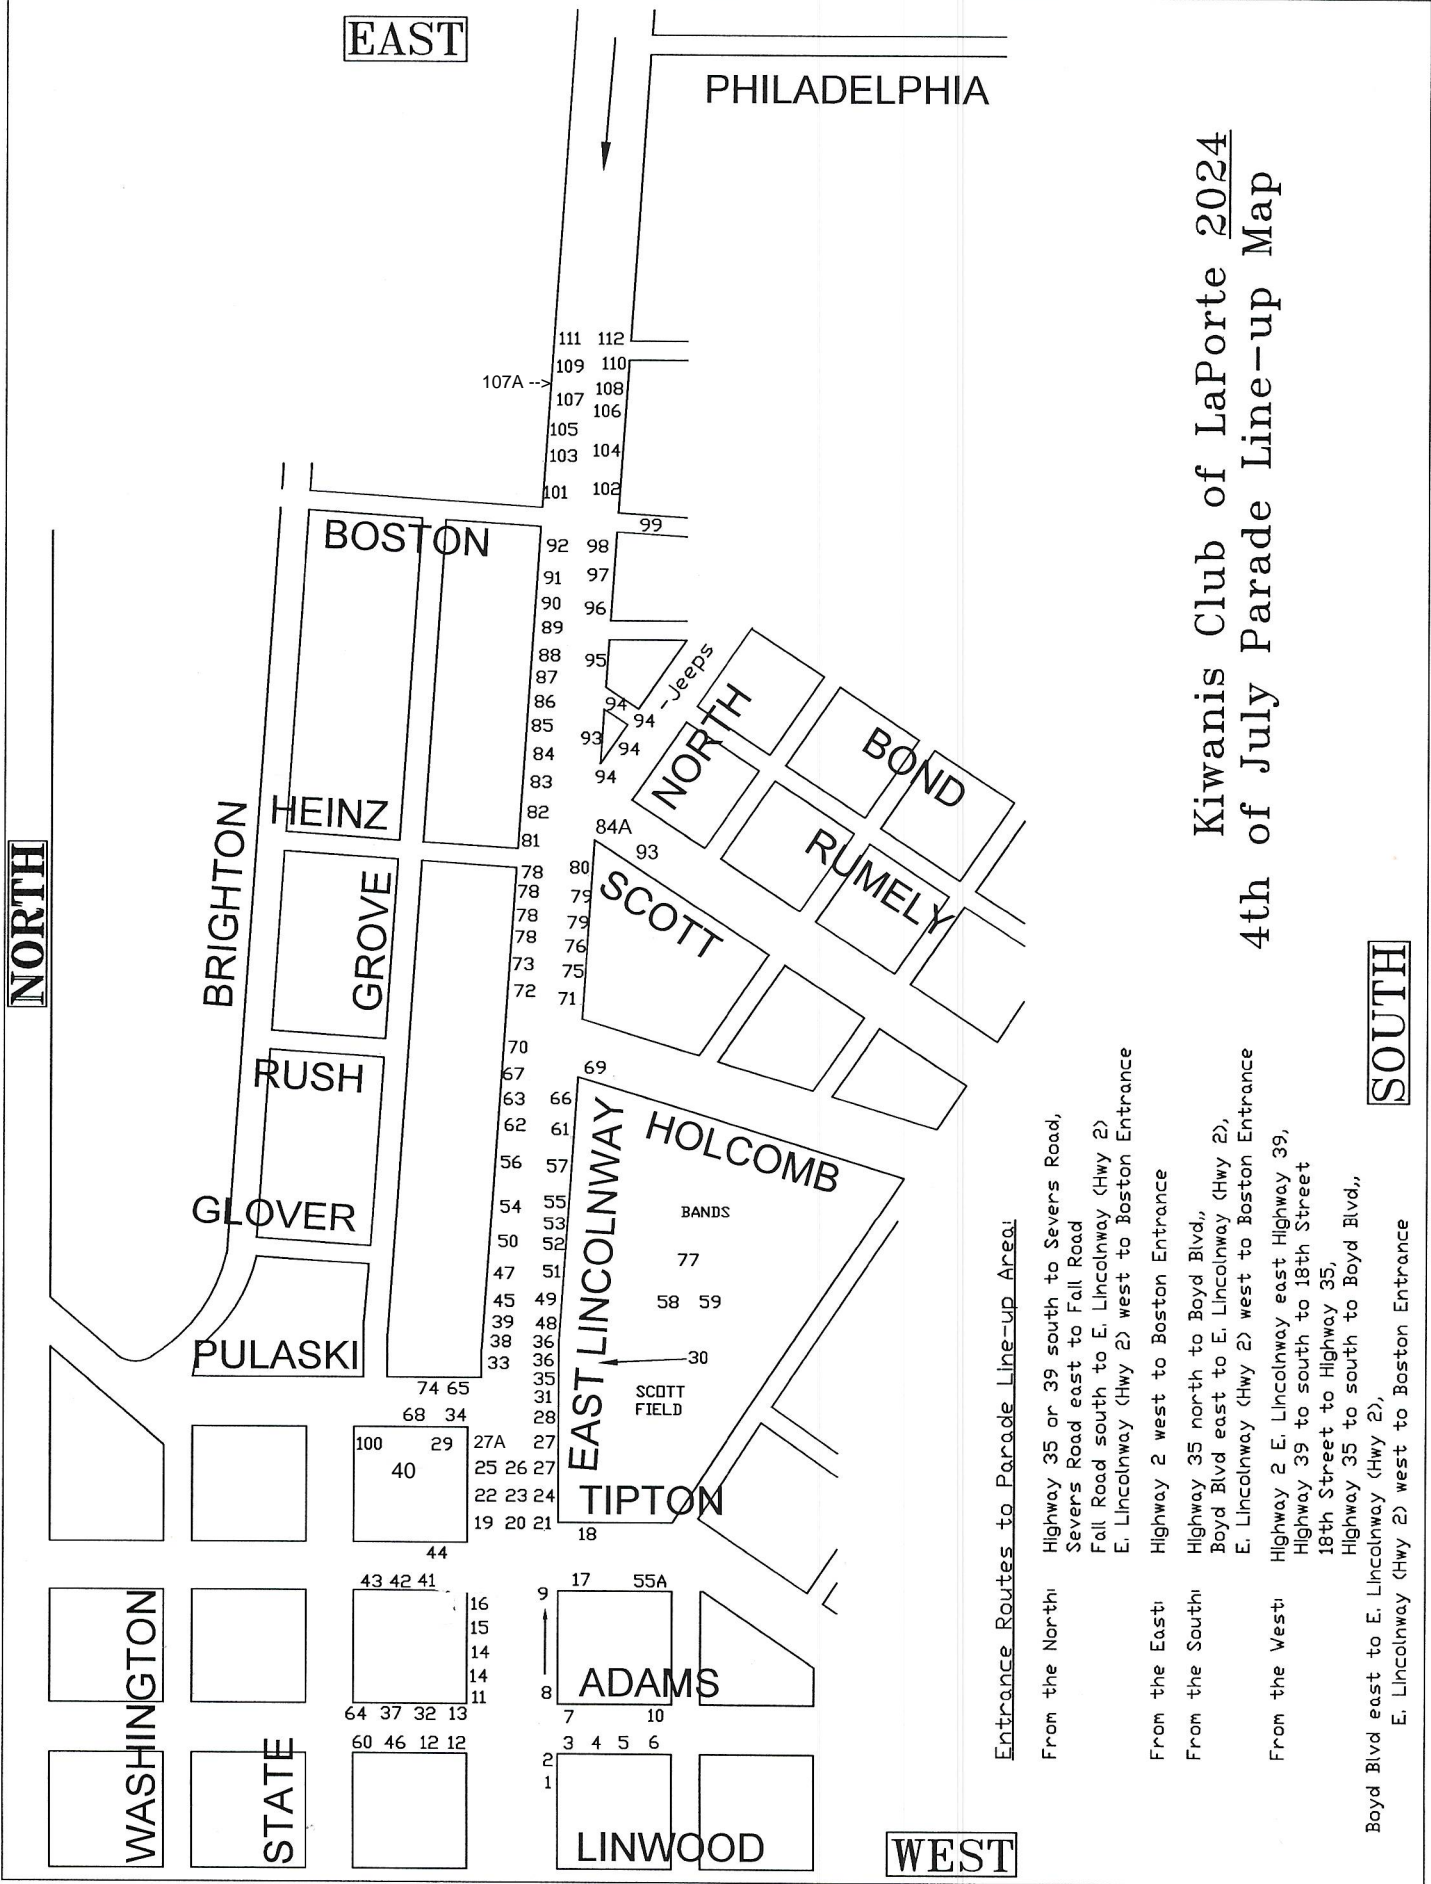

NORTH

EAST

PHILADELPHIA

Kiwanis Club of LaPorte 2024 4th of July Parade Line-up Map

SOUTH

Entrance Routes to Parade Line-up Area

- From the North:**
 - Highway 35 or 39 south to Severs Road, Severs Road east to Fall Road
 - Fall Road south to E. Lincolnway (Hwy 2)
 - E. Lincolnway (Hwy 2) west to Boston Entrance
- From the East:**
 - Highway 2 west to Boston Entrance
- From the South:**
 - Highway 35 north to Boyd Blvd., Boyd Blvd east to E. Lincolnway (Hwy 2), E. Lincolnway (Hwy 2) west to Boston Entrance
- From the West:**
 - Highway 2 E. Lincolnway east Highway 39, Highway 39 to south to 18th Street 18th Street to Highway 35, Highway 35 to south to Boyd Blvd., Boyd Blvd east to E. Lincolnway (Hwy 2), E. Lincolnway (Hwy 2) west to Boston Entrance